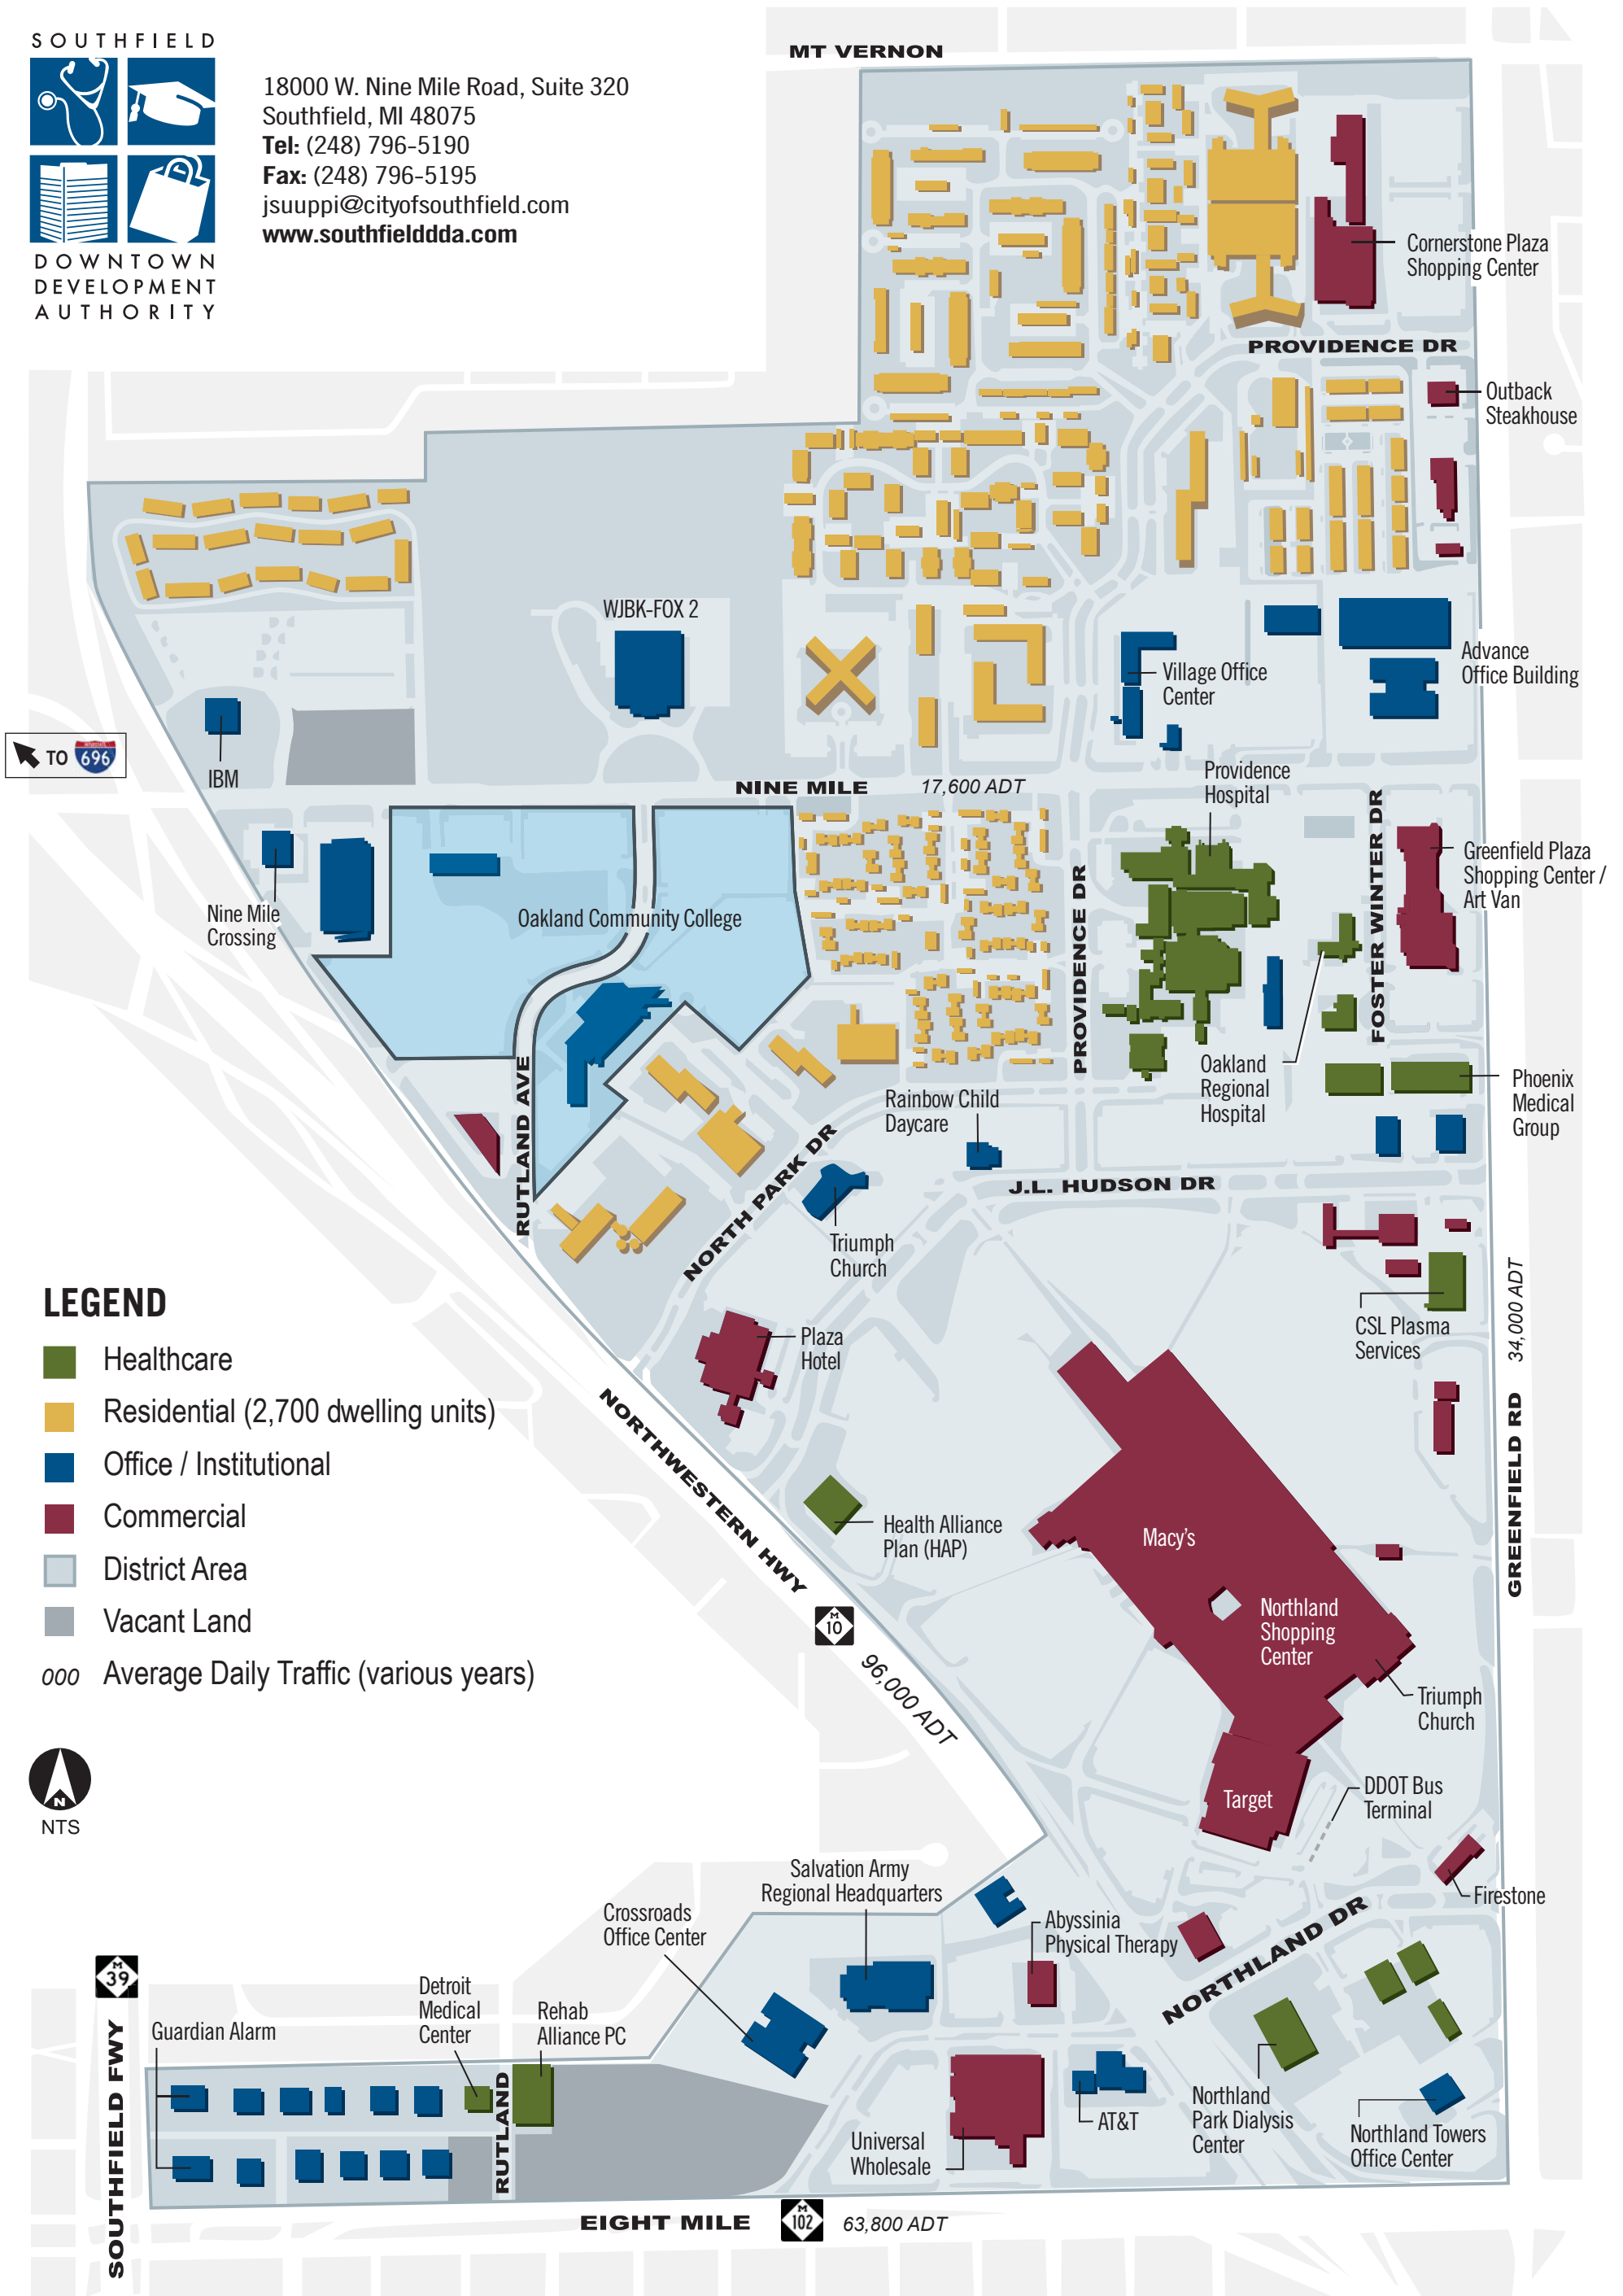

Southfield Downtown Development Authority District Map

SOUTHFIELD

18000 W. Nine Mile Road, Suite 320
 Southfield, MI 48075
 Tel: (248) 796-5190
 Fax: (248) 796-5195
 jsuoppi@cityofsouthfield.com
 www.southfielddda.com

DOWNTOWN
 DEVELOPMENT
 AUTHORITY

LEGEND

- Healthcare
- Residential (2,700 dwelling units)
- Office / Institutional
- Commercial
- District Area
- Vacant Land
- 000 Average Daily Traffic (various years)