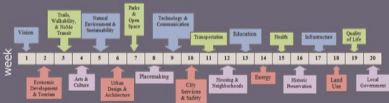

sustainablesouthfield.mindmixer.com

City of Southfield

MASTER PLAN

Update

a better community

we're listening use your voice vision

be heard change starts now **MINDMIXER**

learn idea collaboration **online tool**

share your ideas **grow** be a part of something

make things better...together

Launching January 22, 2015

Topic questions will be rotated on a weekly/bi-weekly basis, so check back often!

Please call the Planning Department
(248) 796-4150 with any questions